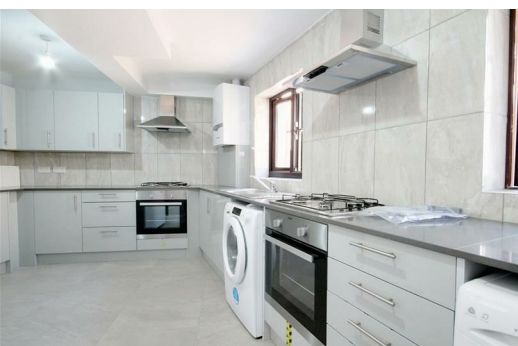

**North Circular Road, London
NW10 0HP**

£645 Per Calendar Month

SINGLE ROOM TO RENT - ALL BILLS INCLUDED -15 MINUTE WALK FROM NEASDEN STATION (JUBILEE LINE)

Modern single room available on North Circular Road, just 15 minutes away from Neasden station (direct access to Central London).

The furnished room is in great condition and offers a generous living space with a large shared kitchen which contains a double fitted kitchen, as well as this there are 3 spacious shared bathrooms.

Single occupant only

Early viewings are advised - call us now to arrange a viewing.